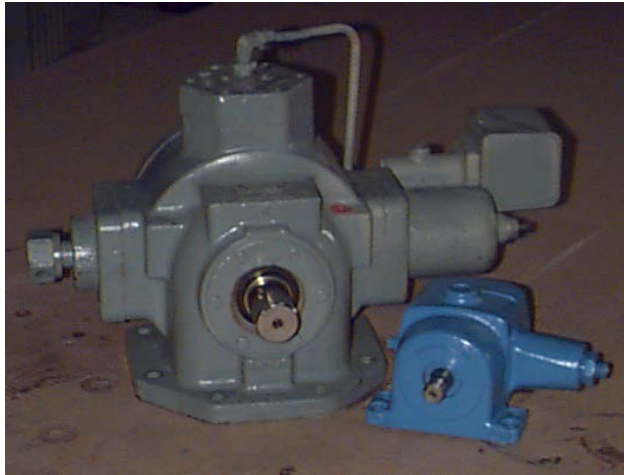

NEW REPAIR & SYSTEM TEST CAPABILITY

RACINE PUMPS

Technical Bulletin

These are Racine / Bosch hydraulic pumps. These are compensated, vane type pumps. They are subplate mounted. The larger pump is a PVR series pump. These pumps come in various styles from single ended shafts to double ended shaft, with or without charge pumps mounted to the rear, and flow sizes of 30 GPM or 40 GPM...

The smaller pump is an old PVS series pump. These also come in various styles and flow sizes from 10 GPM to 25 GPM..

Some of the other Racine / Bosch model series are PSV 10/15, 20/25, 40, 80/100, PSQ 09/12, PVB 06, PVF 20/30, PVK 70, PVQ 06, PVQ/Q 05/06, and the PVR 30/40 series that is pictured.